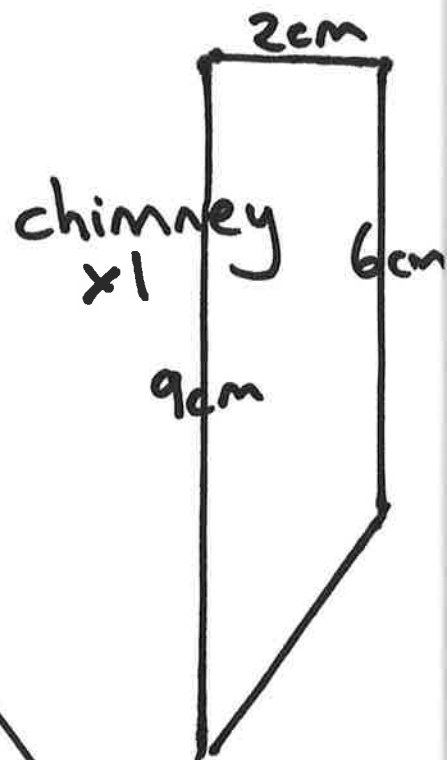

13cm

walls  
x 2

7cm

1.5cm

5cm

← Eaves ab  
door  
x 2

18cm  
curved edge

designed by  
Anita @  
Leave Room for  
Dessert

Roof

x 2

17cm

join  
@  
top

height of  
front + back  
= 19.5cm

Front + Back  
x2 (one with  
door removed)

designed by  
Anita @  
Leave Room  
for Dessert