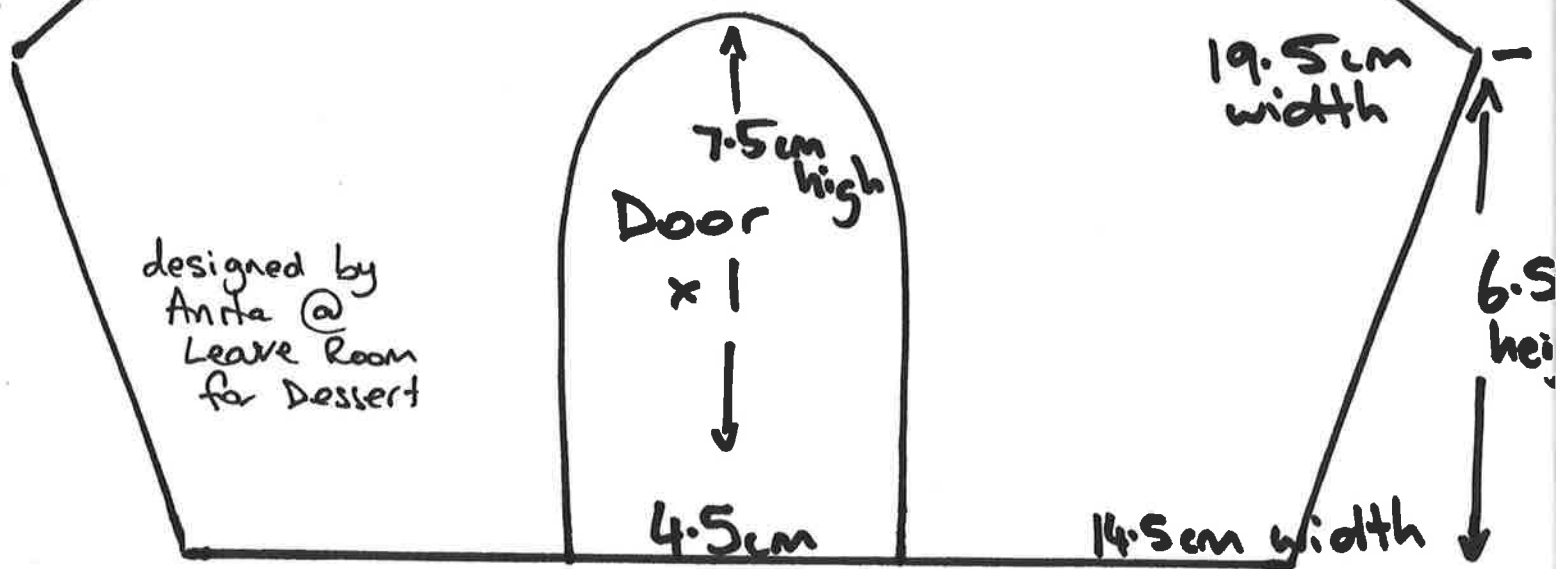

13cm

walls  
x 2

7cm

1.5cm

5cm

← Eaves ab  
door  
x 2

18cm  
curved edge

designed by  
Anita @  
Leave Room for  
Dessert

Roof

x 2

17cm

join  
@  
top

height of  
front + back  
= 19.5cm

Front + Back  
x2 (one with  
door removed)

designed by  
Anita @  
Leave Room  
for Dessert